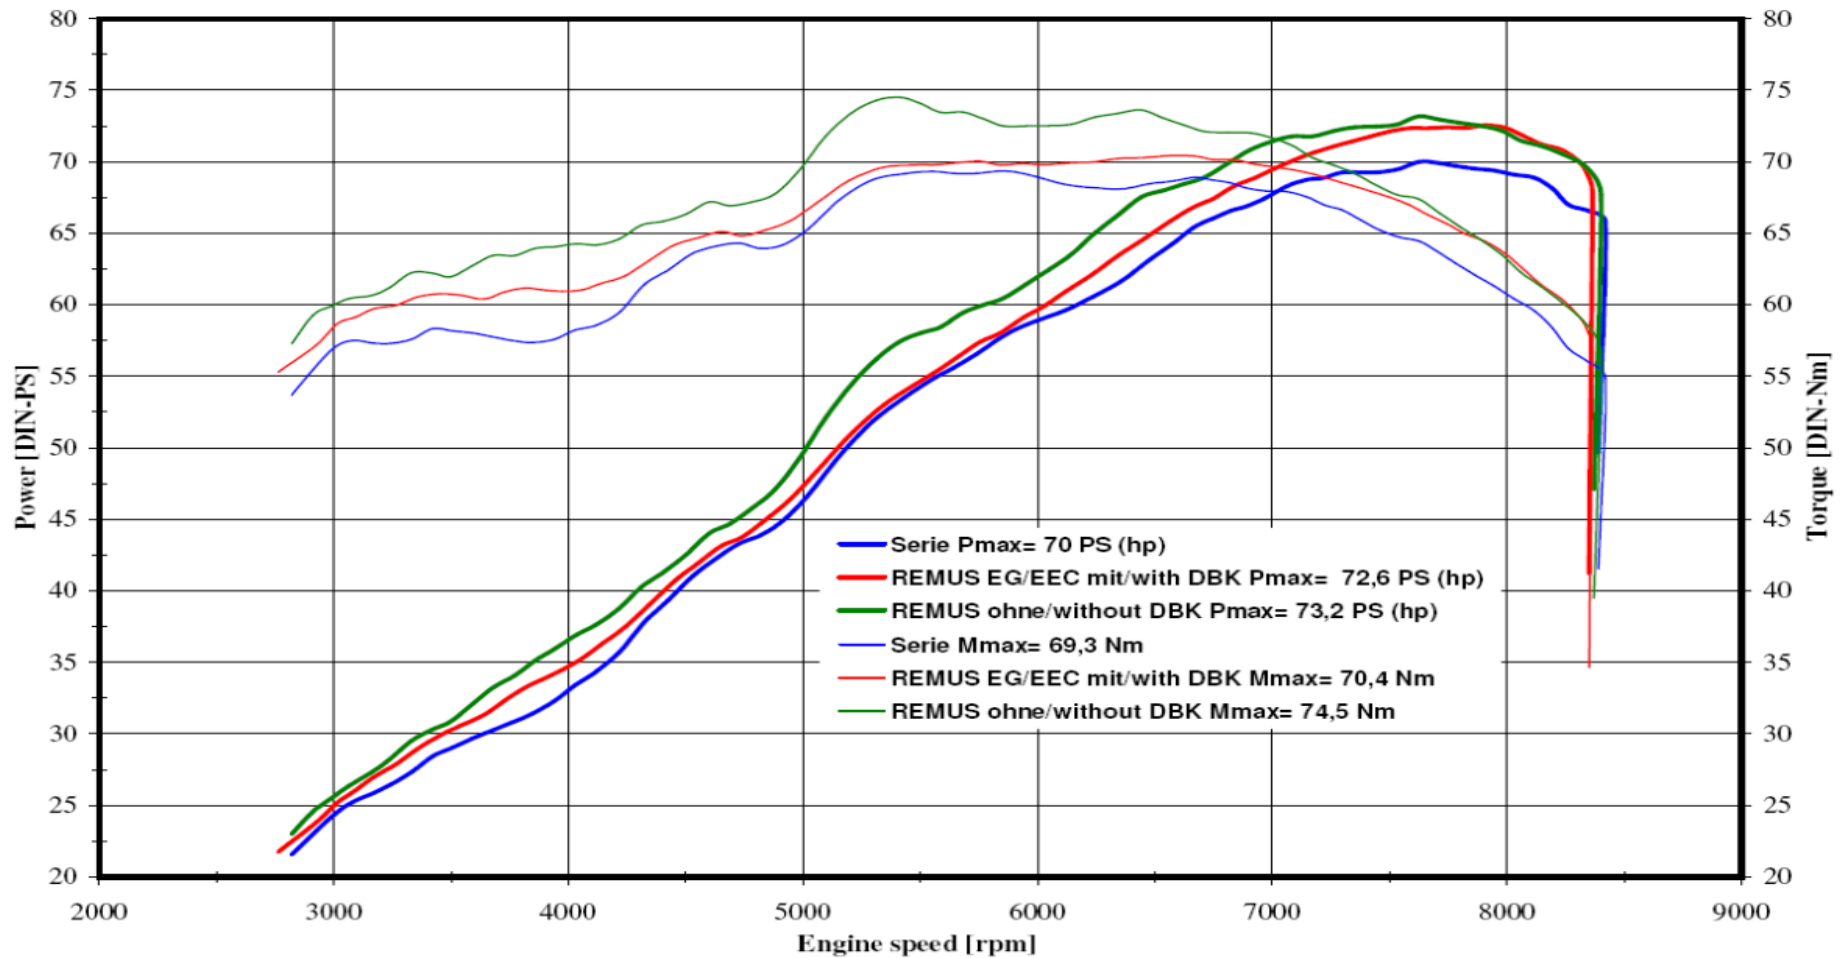

KTM 690 Duke mod.2012 Komplettanlage (Underfloorsystem)

Technische Änderungen und Irrtümer bleiben vorbehalten.

Subject to technical alterations and errors.

REMUS Innovation GmbH

Dr.-Niederdorfer-Strasse 25, A-8572 Bärbach

phone/Tel: 0043 (0)3142 / 69 00 - 0

fax/Fax: 0043 (0)3142 / 69 00 - 291

office@remus.at, www.remus.eu